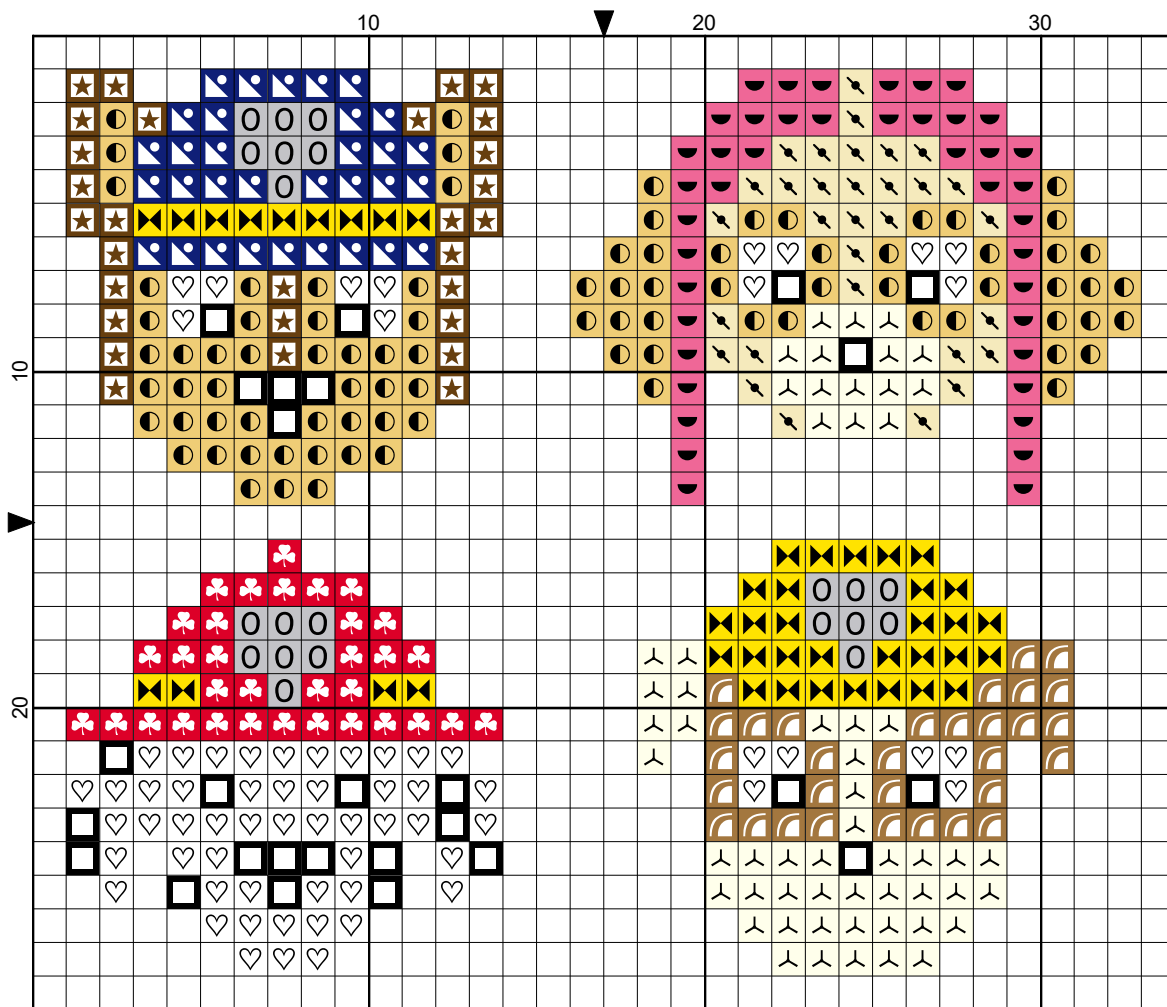

# Paw Patrol by Story Stitches

- Legend:
- DMC-310
  - DMC-415
  - DMC-435
  - DMC-603
  - DMC-666
  - DMC-676
  - DMC-677
  - DMC-746
  - DMC-796
  - DMC-801
  - DMC-973
  - DMC-White

2021

# Paw Patrol

---

**Author:** Story Stitches  
**Copyright:** 2021  
**Grid Size:** 34W x 29H  
**Design Area:** 4.57" x 3.86" (32 x 27 stitches)

## Legend:

		[2]	DMC	310	black	(27 stitches, 0.1 skeins)			[2]	DMC	677	old gold - vy lt	(31 stitches, 0.1 skeins)
		[2]	DMC	415	pearl gray	(21 stitches, 0.1 skeins)			[2]	DMC	746	off white	(57 stitches, 0.1 skeins)
		[2]	DMC	435	brown - vy lt	(31 stitches, 0.1 skeins)			[2]	DMC	796	royal blue - dk	(32 stitches, 0.1 skeins)
		[2]	DMC	603	cranberry	(42 stitches, 0.1 skeins)			[2]	DMC	801	coffee brown - dk	(29 stitches, 0.1 skeins)
		[2]	DMC	666	christmas red - br	(33 stitches, 0.1 skeins)			[2]	DMC	973	canary - br	(43 stitches, 0.1 skeins)
		[2]	DMC	676	old gold - lt	(88 stitches, 0.1 skeins)			[2]	DMC	White	white	(68 stitches, 0.1 skeins)