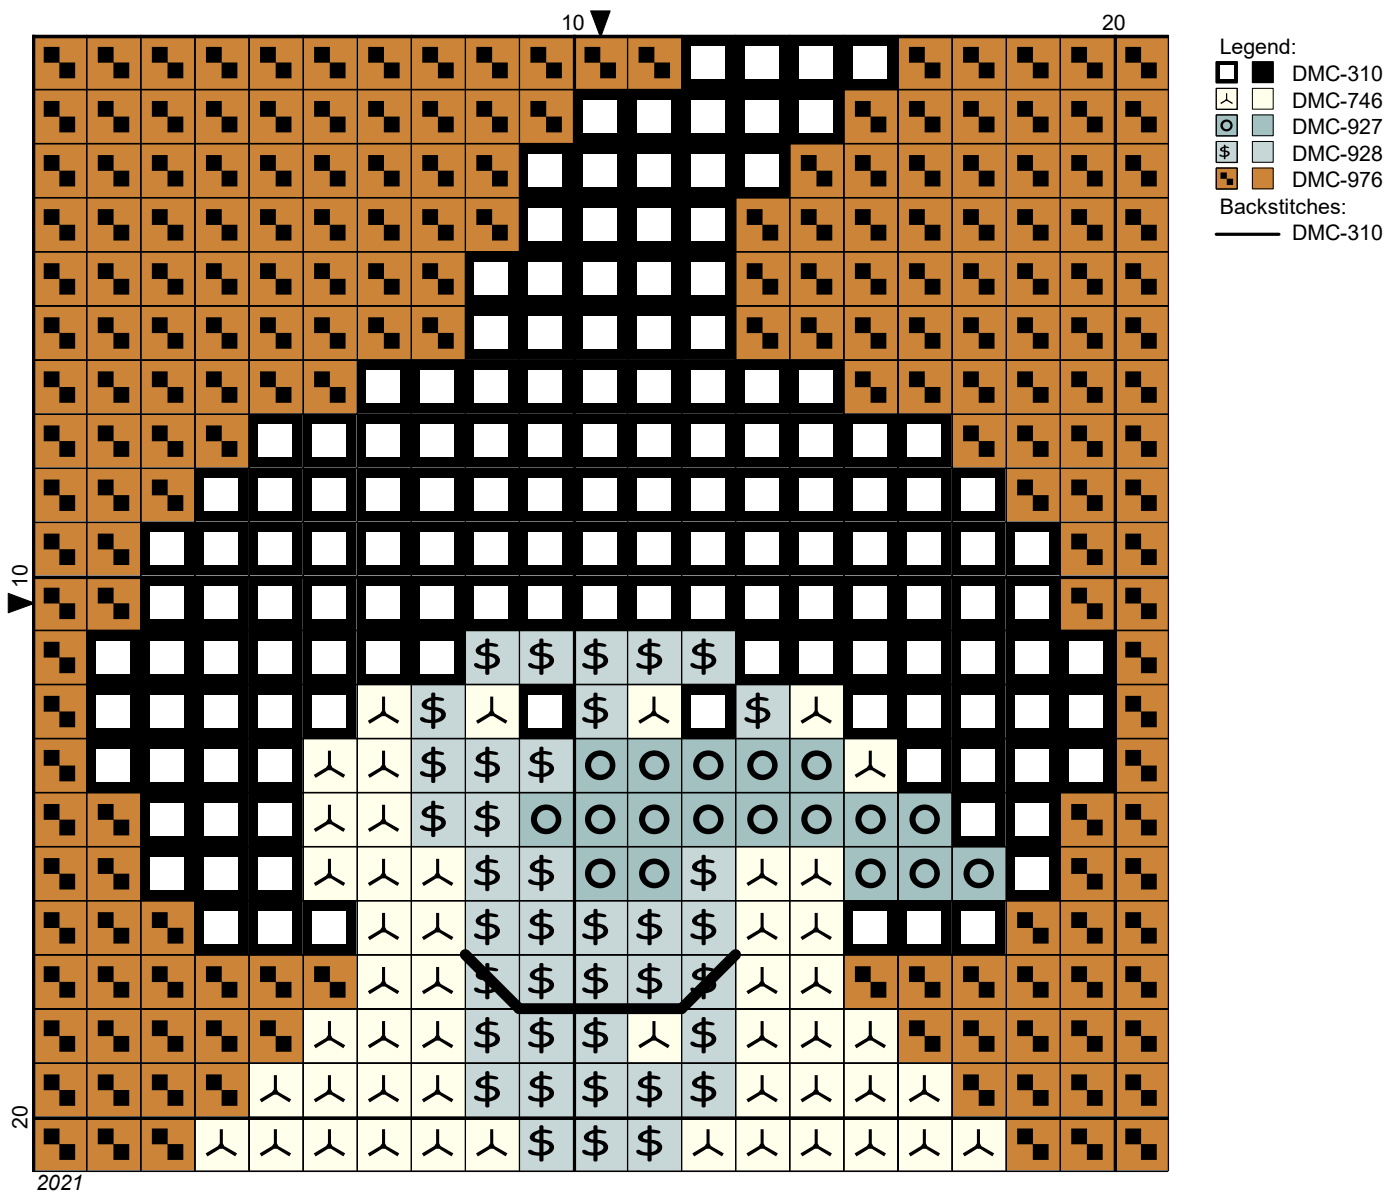

NIGHTMARE BEFORE CHRISTMAS SAL

DAY 11 - WITCH

HOSTED BY STORY STITCHES

Witch by Story Stitches

- Legend:
- ◻ DMC-310
 - ◻ DMC-746
 - ◻ DMC-927
 - ◻ DMC-928
- Backstitches:
- DMC-310

This SAL is completely free.
However, if you would like to show
your appreciation you can buy me
a coffee at
<https://ko-fi.com/storystitches>