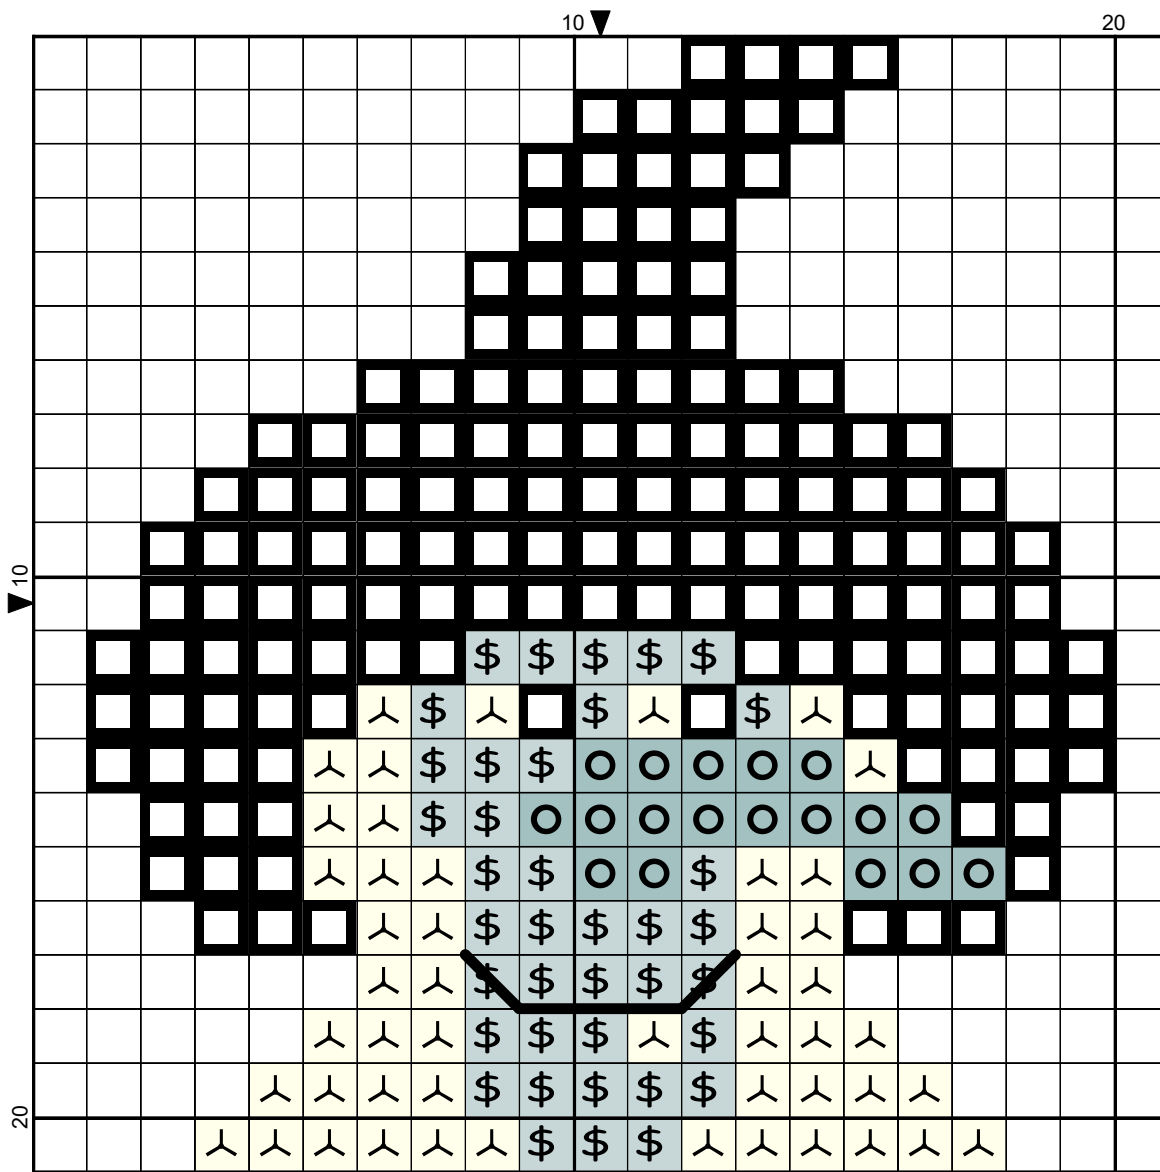

NIGHTMARE BEFORE CHRISTMAS SAL

DAY 11 - WITCH

HOSTED BY STORY STITCHES

Witch by Story Stitches

- Legend:
- ◻ DMC-310
 - ◻ DMC-746
 - ◻ DMC-927
 - ◻ DMC-928
- Backstitches:
- DMC-310

This SAL is completely free.
However, if you would like to show
your appreciation you can buy me
a coffee at
<https://ko-fi.com/storystitches>