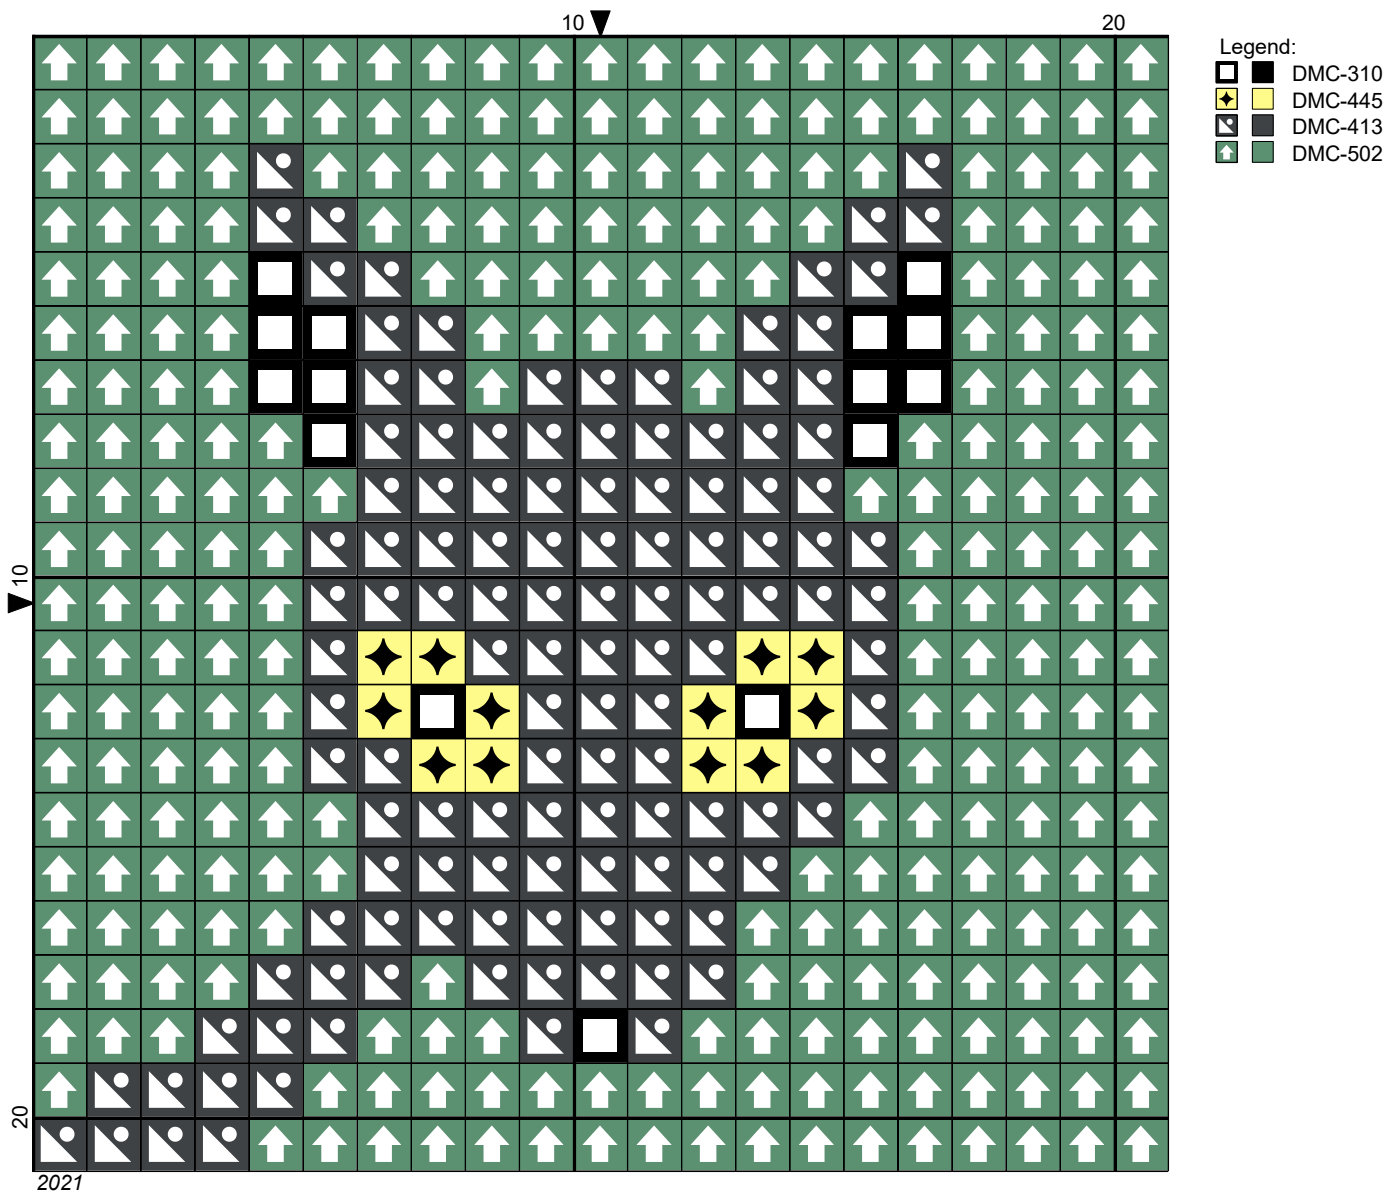

# NIGHTMARE BEFORE CHRISTMAS SAL

## BONUS SQUARE - SALLY'S CAT

DESIGNED BY STORY STITCHES

# Sally's Cat by Story Stitches

Sally's Cat by Story Stitches

- Legend:
- DMC-310
  - ★ DMC-445
  - ◼ DMC-413
  - ◼ DMC-310

This SAL is completely free.  
However, if you would like to show  
your appreciation you can buy me  
a coffee at  
<https://ko-fi.com/storystitches>