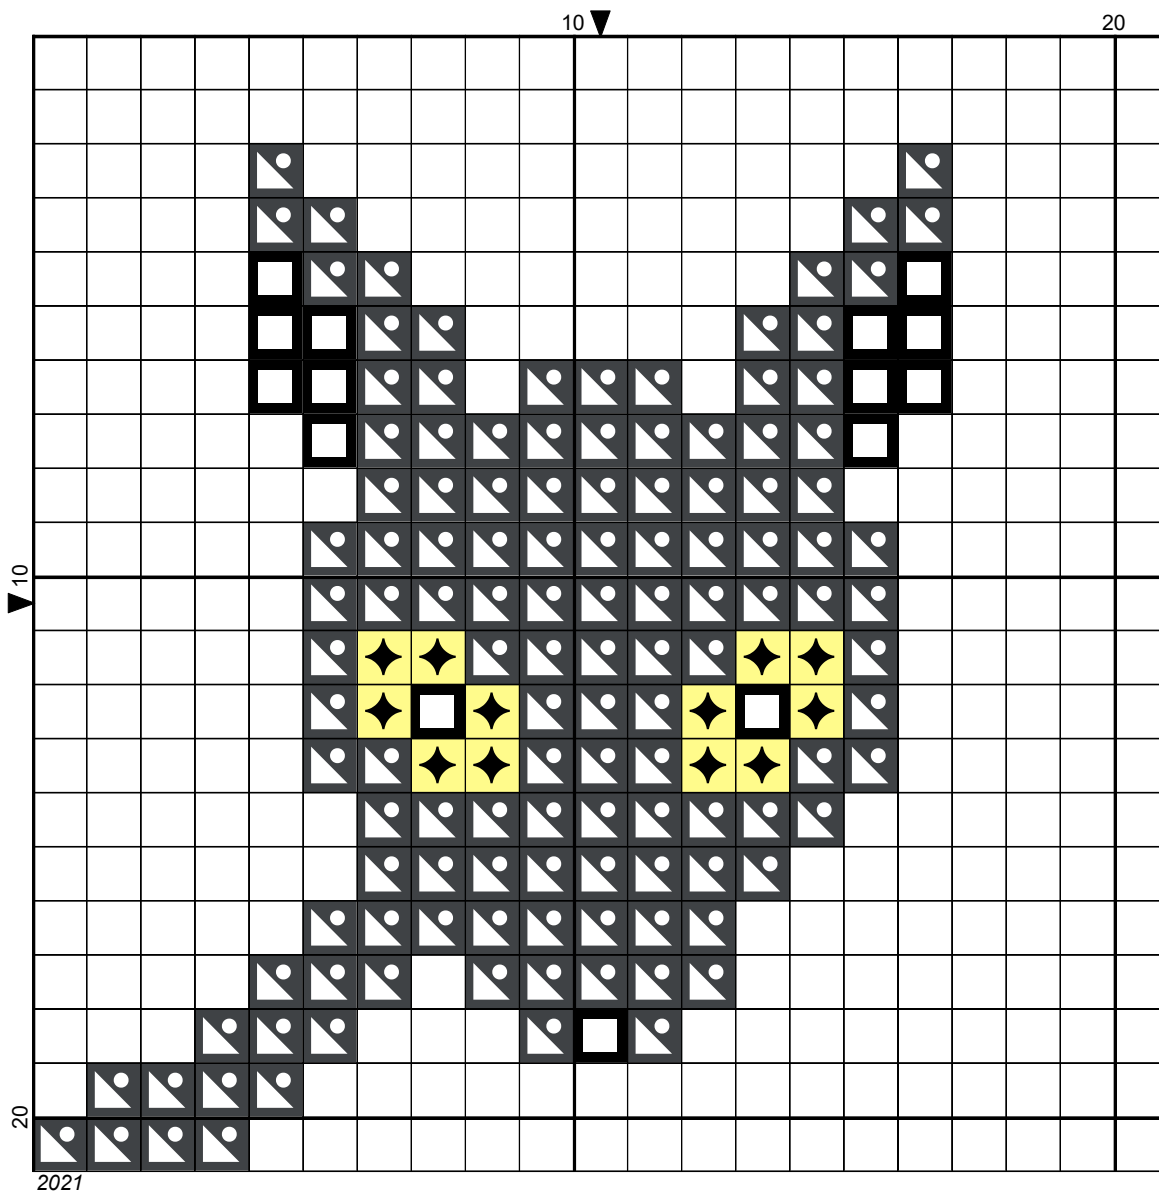

# NIGHTMARE BEFORE CHRISTMAS SAL

## BONUS SQUARE - SALLY'S CAT

DESIGNED BY STORY STITCHES

# Sally's Cat by Story Stitches

Sally's Cat by Story Stitches

- Legend:
- DMC-310
  - ★ DMC-445
  - ◼ DMC-413
  - ◼ DMC-310

This SAL is completely free.  
However, if you would like to show  
your appreciation you can buy me  
a coffee at  
<https://ko-fi.com/storystitches>