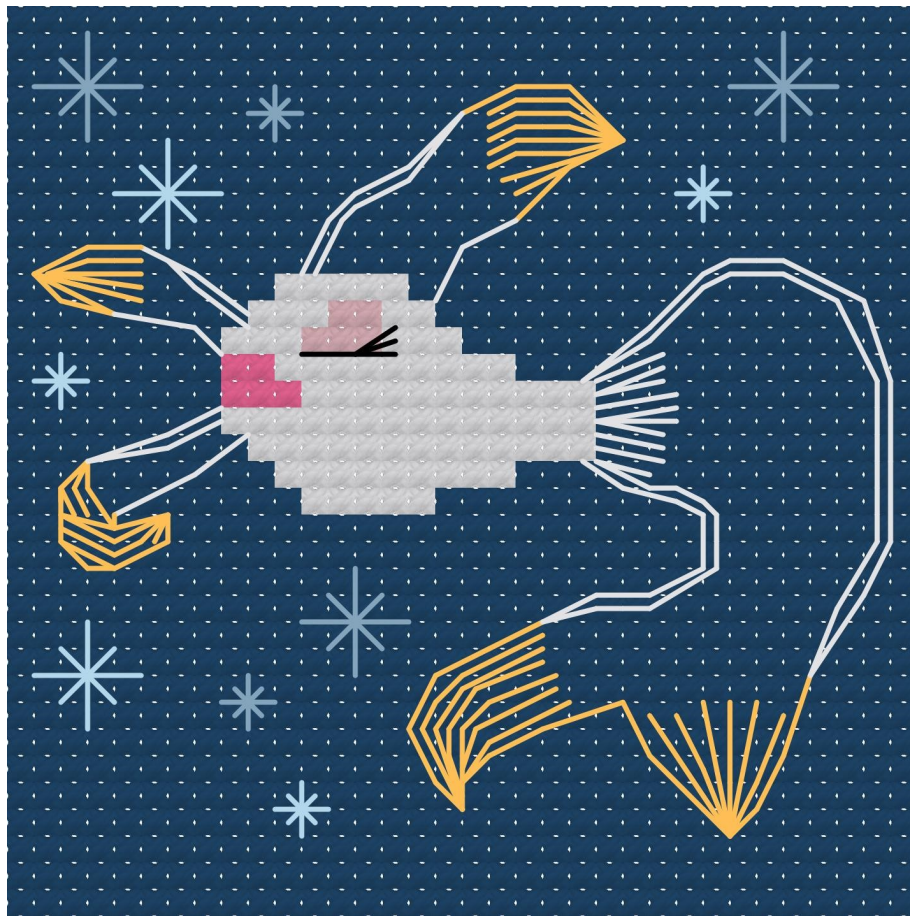

FANTASIA SAL

Week 5

Coffee

from *The Nutcracker Suite*

by Pyotr Ilyich Tchaikovsky

Designed and hosted by Story Stitches

www.story-stitches.com

Coffee

Fantasia fun fact: Disney wanted Fantasia to be an extraordinary film with extraordinary effects. He suggesting 3-D effects , filming the entire movie in widescreen, and even using olfactory effects, such as wafting perfume through the theatre as the wildflowers danced during the "Nutmcracker Suite" segment. While none of these concepts came to be, the ever innovative Disney was years ahead of his time and all of those affects were later used in many films.