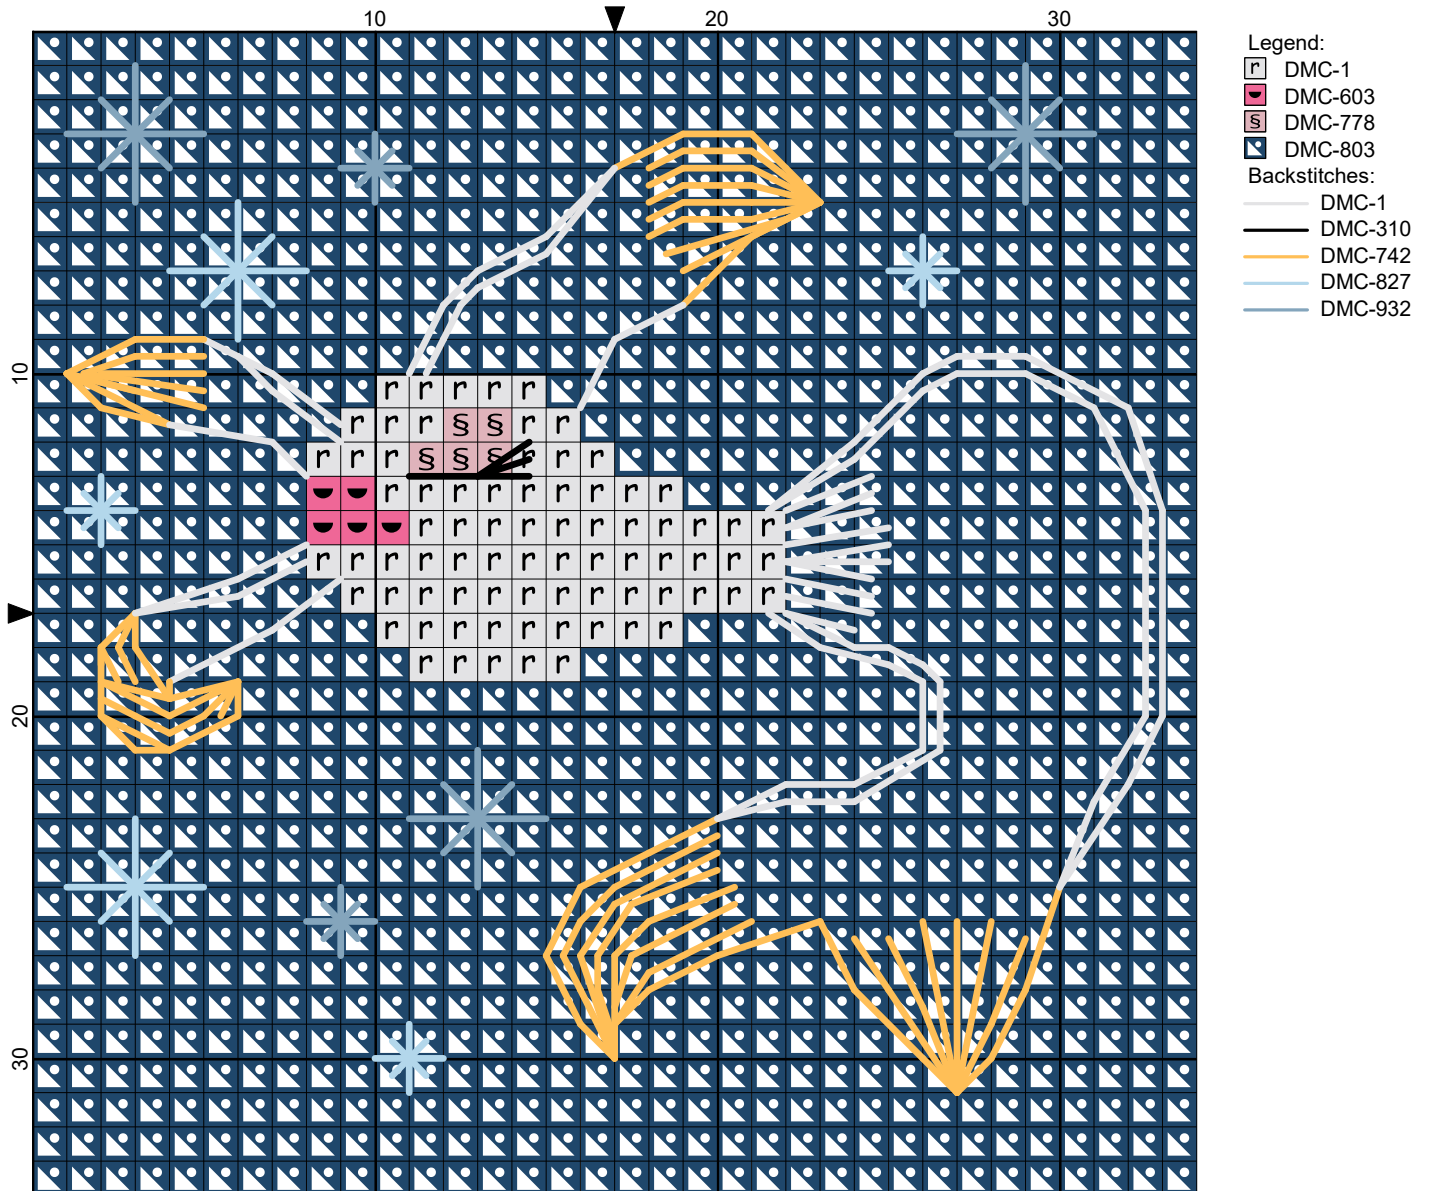

FANTASIA SAL

Week 5

Coffee

from *The Nutcracker Suite*

by Pyotr Ilyich Tchaikovsky

Designed and hosted by Story Stitches

www.story-stitches.com

Coffee

Fantasia fun fact: Disney wanted Fantasia to be an extraordinary film with extraordinary effects. He suggesting 3-D effects , filming the entire movie in widescreen, and even using olfactory effects, such as wafting perfume through the theatre as the wildflowers danced during the "Nutmcracker Suite" segment. While none of these concepts came to be, the ever innovative Disney was years ahead of his time and all of those affects were later used in many films.

Coffee

Legend:

- r DMC-1
- s DMC-603
- u DMC-778
- u DMC-803

Backstitches:

- DMC-1
- DMC-310
- DMC-742
- DMC-827
- DMC-932

This SAL is completely free.
However, if you would like to show
your appreciation you can buy me
a coffee at
<https://ko-fi.com/storystitches>