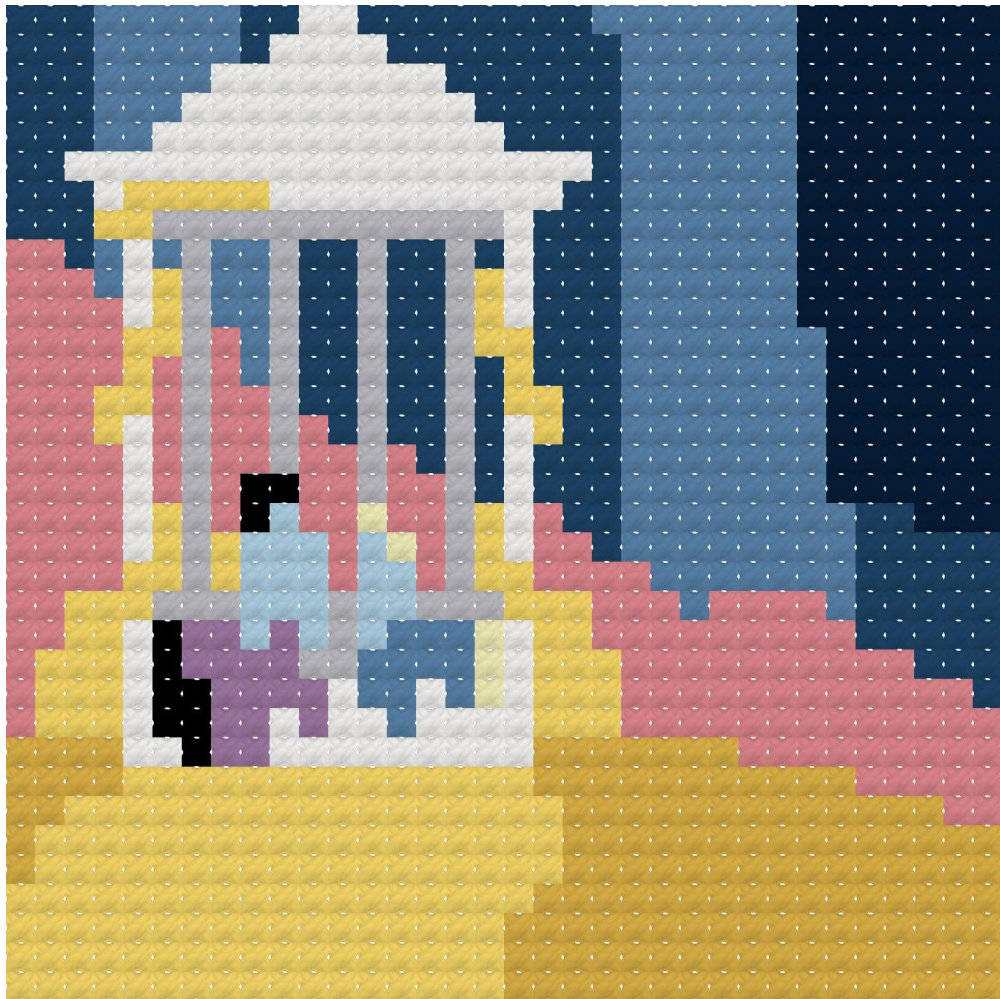

FANTASIA SAL

Week 12

Scene by the Brook
from *The Pastoral Symphony*
by Ludwig van Beethoven

Designed and hosted by Story Stitches

www.story-stitches.com

Scene by the Brook

Legend:

-  DMC-209
-  DMC-310
-  DMC-415
-  DMC-729
-  DMC-743
-  DMC-760
-  DMC-803
-  DMC-823
-  DMC-826
-  DMC-827
-  DMC-3078
-  DMC-3865

This SAL is completely free.
However, if you would like to show
your appreciation you can buy me
a coffee at
<https://ko-fi.com/storystitches>

Thank you!