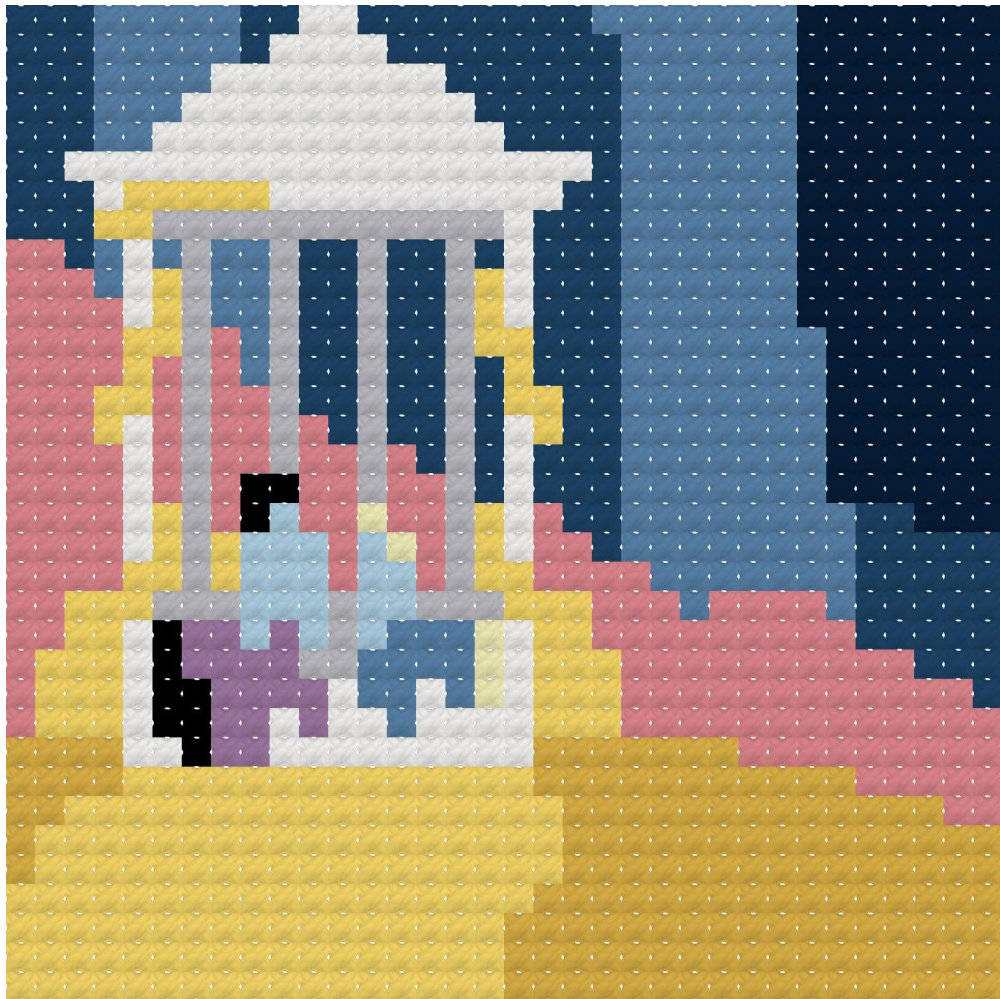

# FANTASIA SAL

---

Week 12

Scene by the Brook  
from *The Pastoral Symphony*  
by Ludwig van Beethoven

Designed and hosted by Story Stitches

[www.story-stitches.com](http://www.story-stitches.com)

# Scene by the Brook

**Fantasia fun fact:** Films are normally assigned color palettes so that everything is cohesive, but for Fantasia, Walt gave the animators free rein. They were able to choose any color they liked...and obviously, they did a fantastic job.

# Scene by the Brook

Legend:

-  DMC-209
-  DMC-310
-  DMC-415
-  DMC-729
-  DMC-743
-  DMC-760
-  DMC-803
-  DMC-823
-  DMC-826
-  DMC-827
-  DMC-3078
-  DMC-3865

This SAL is completely free.  
However, if you would like to show  
your appreciation you can buy me  
a coffee at  
<https://ko-fi.com/storystitches>