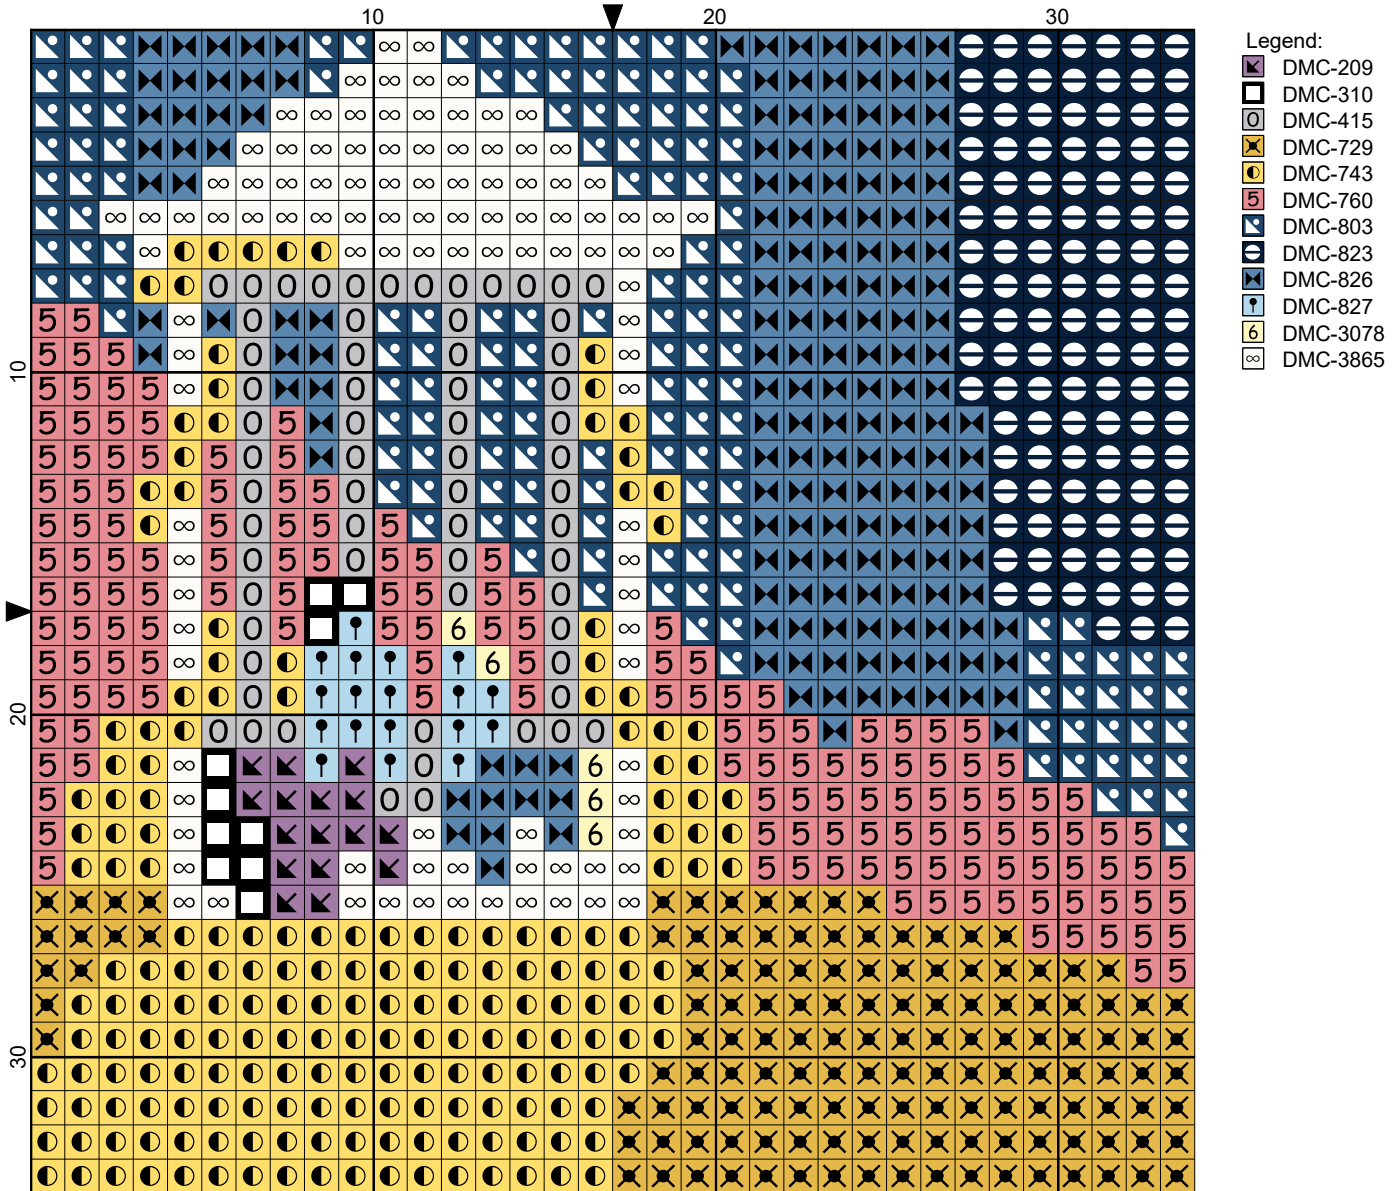

# FANTASIA SAL

---

Week 12

Scene by the Brook  
from *The Pastoral Symphony*  
by Ludwig van Beethoven

Designed and hosted by Story Stitches

[www.story-stitches.com](http://www.story-stitches.com)

# Scene by the Brook

**Fantasia fun fact:** Films are normally assigned color palettes so that everything is cohesive, but for Fantasia, Walt gave the animators free rein. They were able to choose any color they liked...and obviously, they did a fantastic job.

# Scene by the Brook

Legend:

-  DMC-209
-  DMC-310
-  DMC-415
-  DMC-729
-  DMC-743
-  DMC-760
-  DMC-803
-  DMC-823
-  DMC-826
-  DMC-827
-  DMC-3078
-  DMC-3865

This SAL is completely free.  
However, if you would like to show  
your appreciation you can buy me  
a coffee at  
<https://ko-fi.com/storystitches>