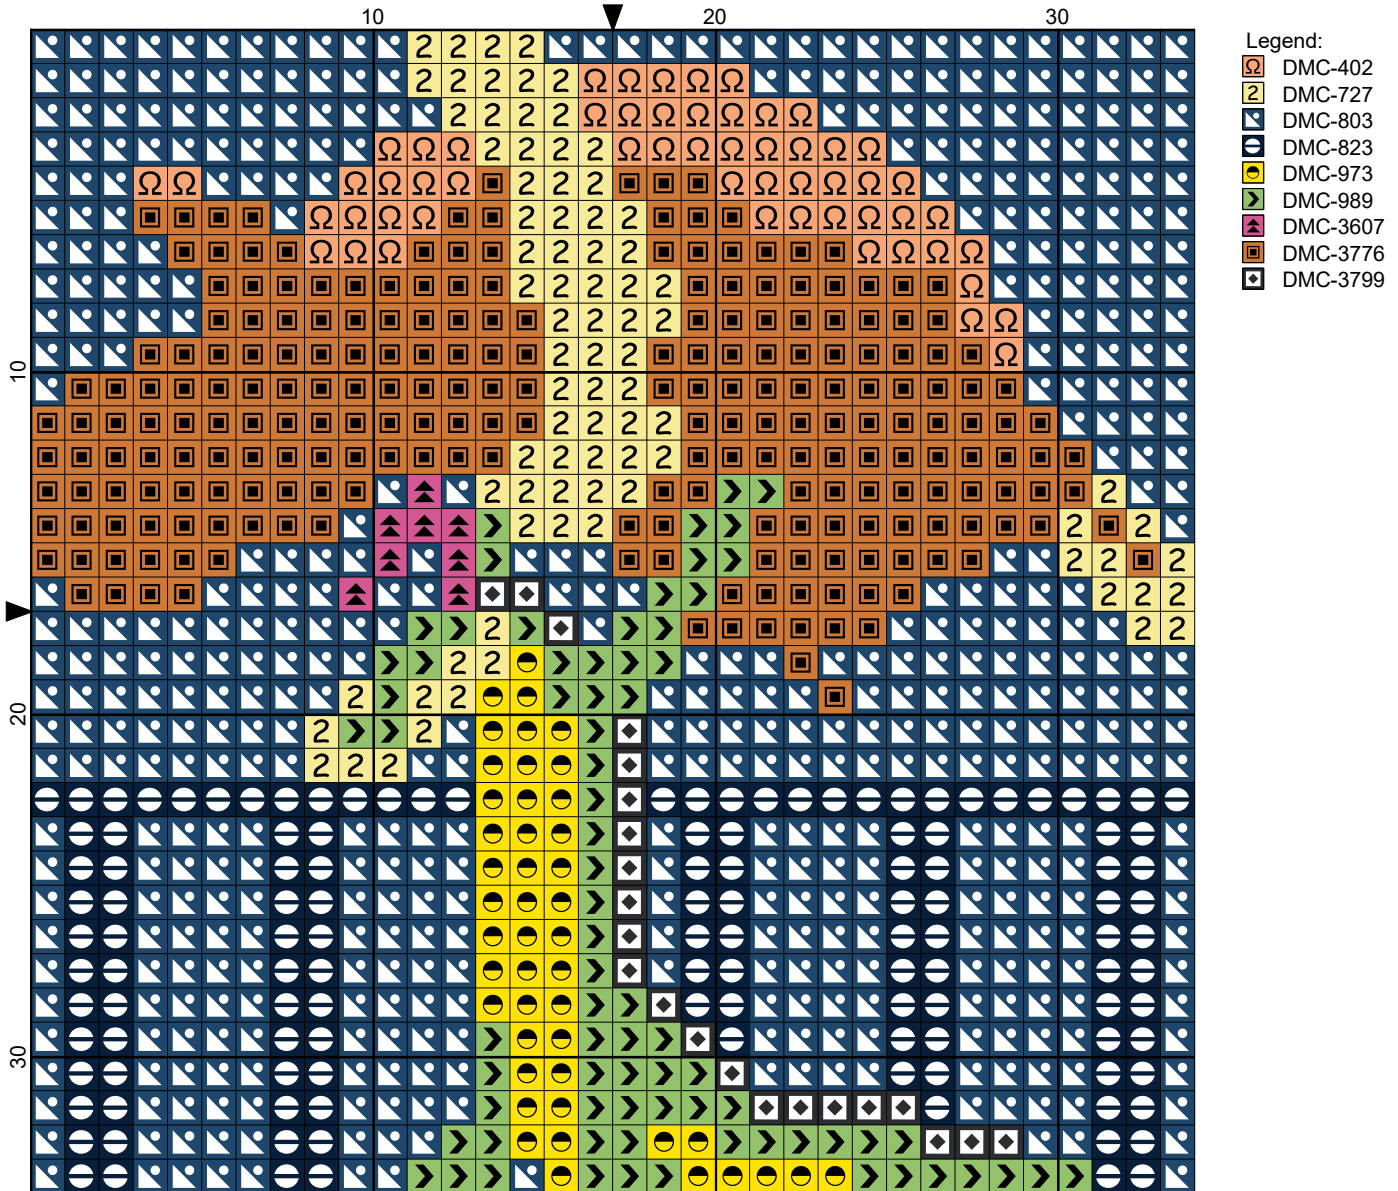

# FANTASIA SAL

---

Week 16

*Dance of the Hours*

by Amilcare Ponchielli

Designed and hosted by Story Stitches

[www.story-stitches.com](http://www.story-stitches.com)

# Dance of the Hours

**Fantasia fun fact:** The costumes that the animals wear in *Dance of the Hours* represent the time of day each of them represent. The ostriches wear colors to suggest the delicate light of dawn, the hippopotamus are dressed to represent the brilliant light of noon day, the elephants wear colors to suggest the delicate tones of early evening, and the alligators are in darker colors to suggest the dark hours of the night.

# Dance of the Hours

Legend:

-  DMC-402
-  DMC-727
-  DMC-803
-  DMC-823
-  DMC-973
-  DMC-989
-  DMC-3607
-  DMC-3776
-  DMC-3799

This SAL is completely free.  
However, if you would like to show  
your appreciation you can buy me  
a coffee at  
<https://ko-fi.com/storystitches>