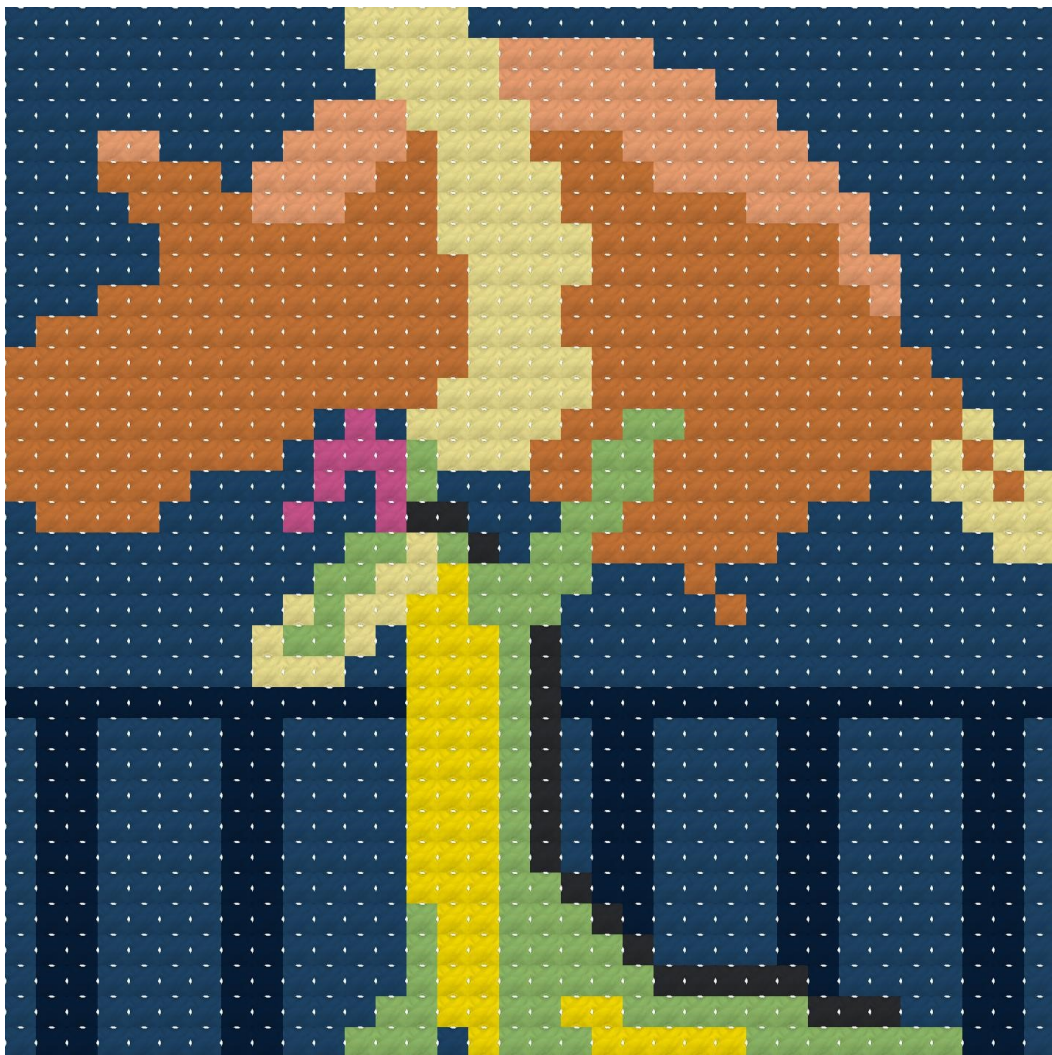

# FANTASIA SAL

---

Week 16

*Dance of the Hours*

by Amilcare Ponchielli

Designed and hosted by Story Stitches

[www.story-stitches.com](http://www.story-stitches.com)

# Dance of the Hours

**Fantasia fun fact:** The costumes that the animals wear in *Dance of the Hours* represent the time of day each of them represent. The ostriches wear colors to suggest the delicate light of dawn, the hippopotamus are dressed to represent the brilliant light of noon day, the elephants wear colors to suggest the delicate tones of early evening, and the alligators are in darker colors to suggest the dark hours of the night.

# Dance of the Hours

Legend:

-  DMC-402
-  DMC-727
-  DMC-803
-  DMC-823
-  DMC-973
-  DMC-989
-  DMC-3607
-  DMC-3776
-  DMC-3799

This SAL is completely free.  
However, if you would like to show  
your appreciation you can buy me  
a coffee at  
<https://ko-fi.com/storystitches>