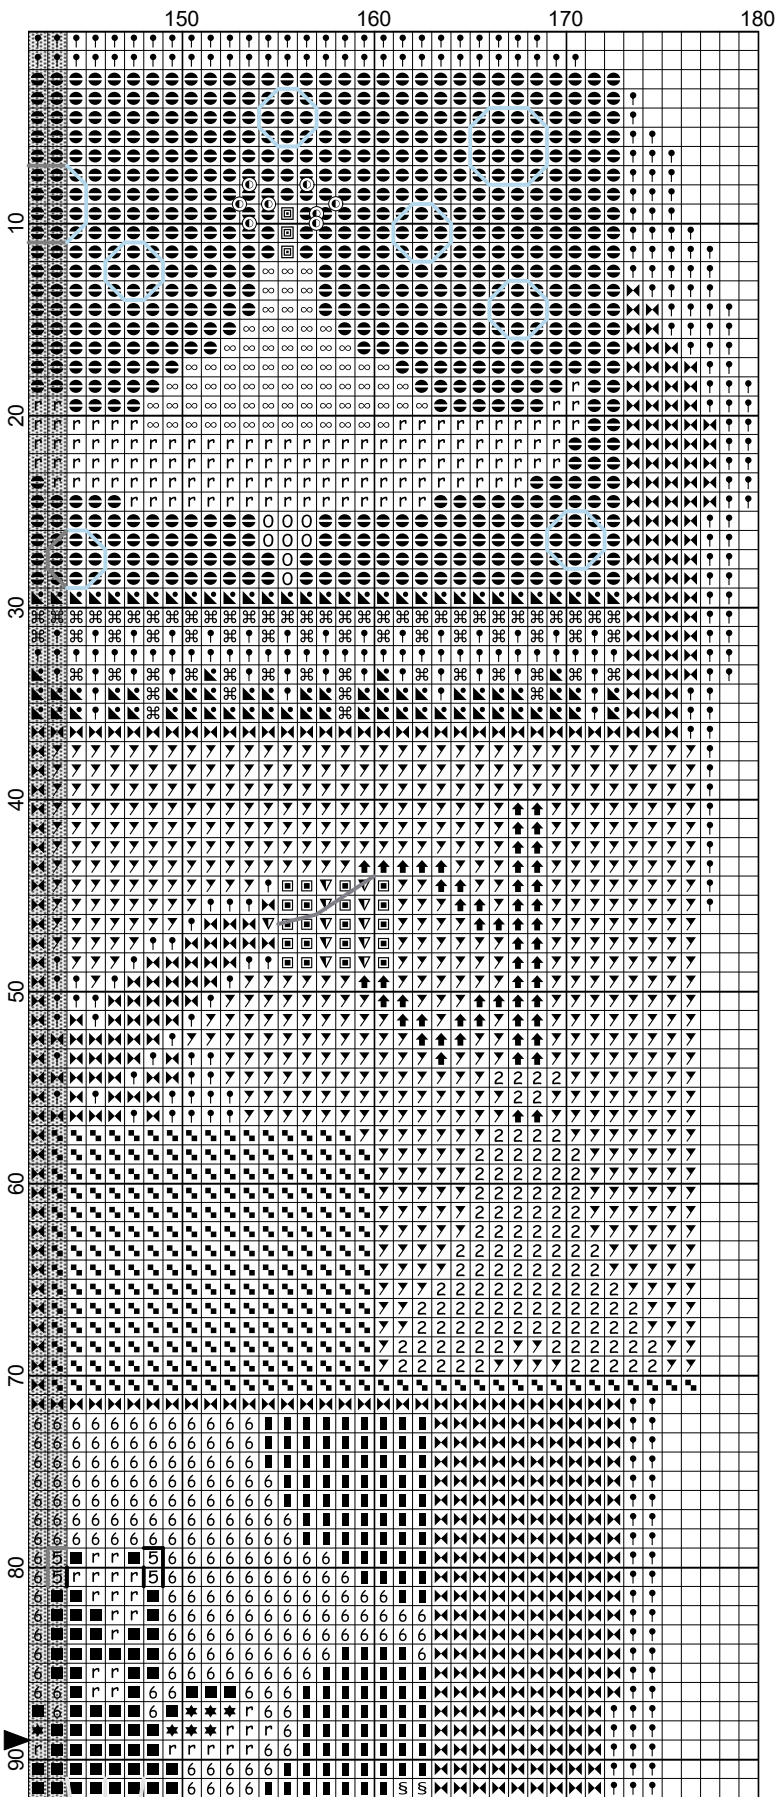

Fantasia Full Pattern

Legend:

- DMC-1
- DMC-29
- DMC-32
- DMC-209
- DMC-310
- DMC-316
- DMC-318
- DMC-341
- DMC-349
- DMC-351
- DMC-353
- DMC-356
- DMC-402
- DMC-407
- DMC-414
- DMC-415
- DMC-517
- DMC-601
- DMC-603
- DMC-605
- DMC-613
- DMC-680
- DMC-702
- DMC-703
- DMC-727
- DMC-728
- DMC-729
- DMC-741
- DMC-742
- DMC-743
- DMC-760
- DMC-778
- DMC-803
- DMC-823
- DMC-824
- DMC-826
- DMC-827
- DMC-831
- DMC-834
- DMC-932
- DMC-946
- DMC-947
- DMC-948
- DMC-967
- DMC-970
- DMC-973
- DMC-989
- DMC-3032
- DMC-3078
- DMC-3607
- DMC-3740
- DMC-3743
- DMC-3753
- DMC-3776
- DMC-3777
- DMC-3781
- DMC-3799
- DMC-3801
- DMC-3846
- DMC-3865

Backstitches:

- DMC-1
- DMC-310
- DMC-414
- DMC-742
- DMC-827