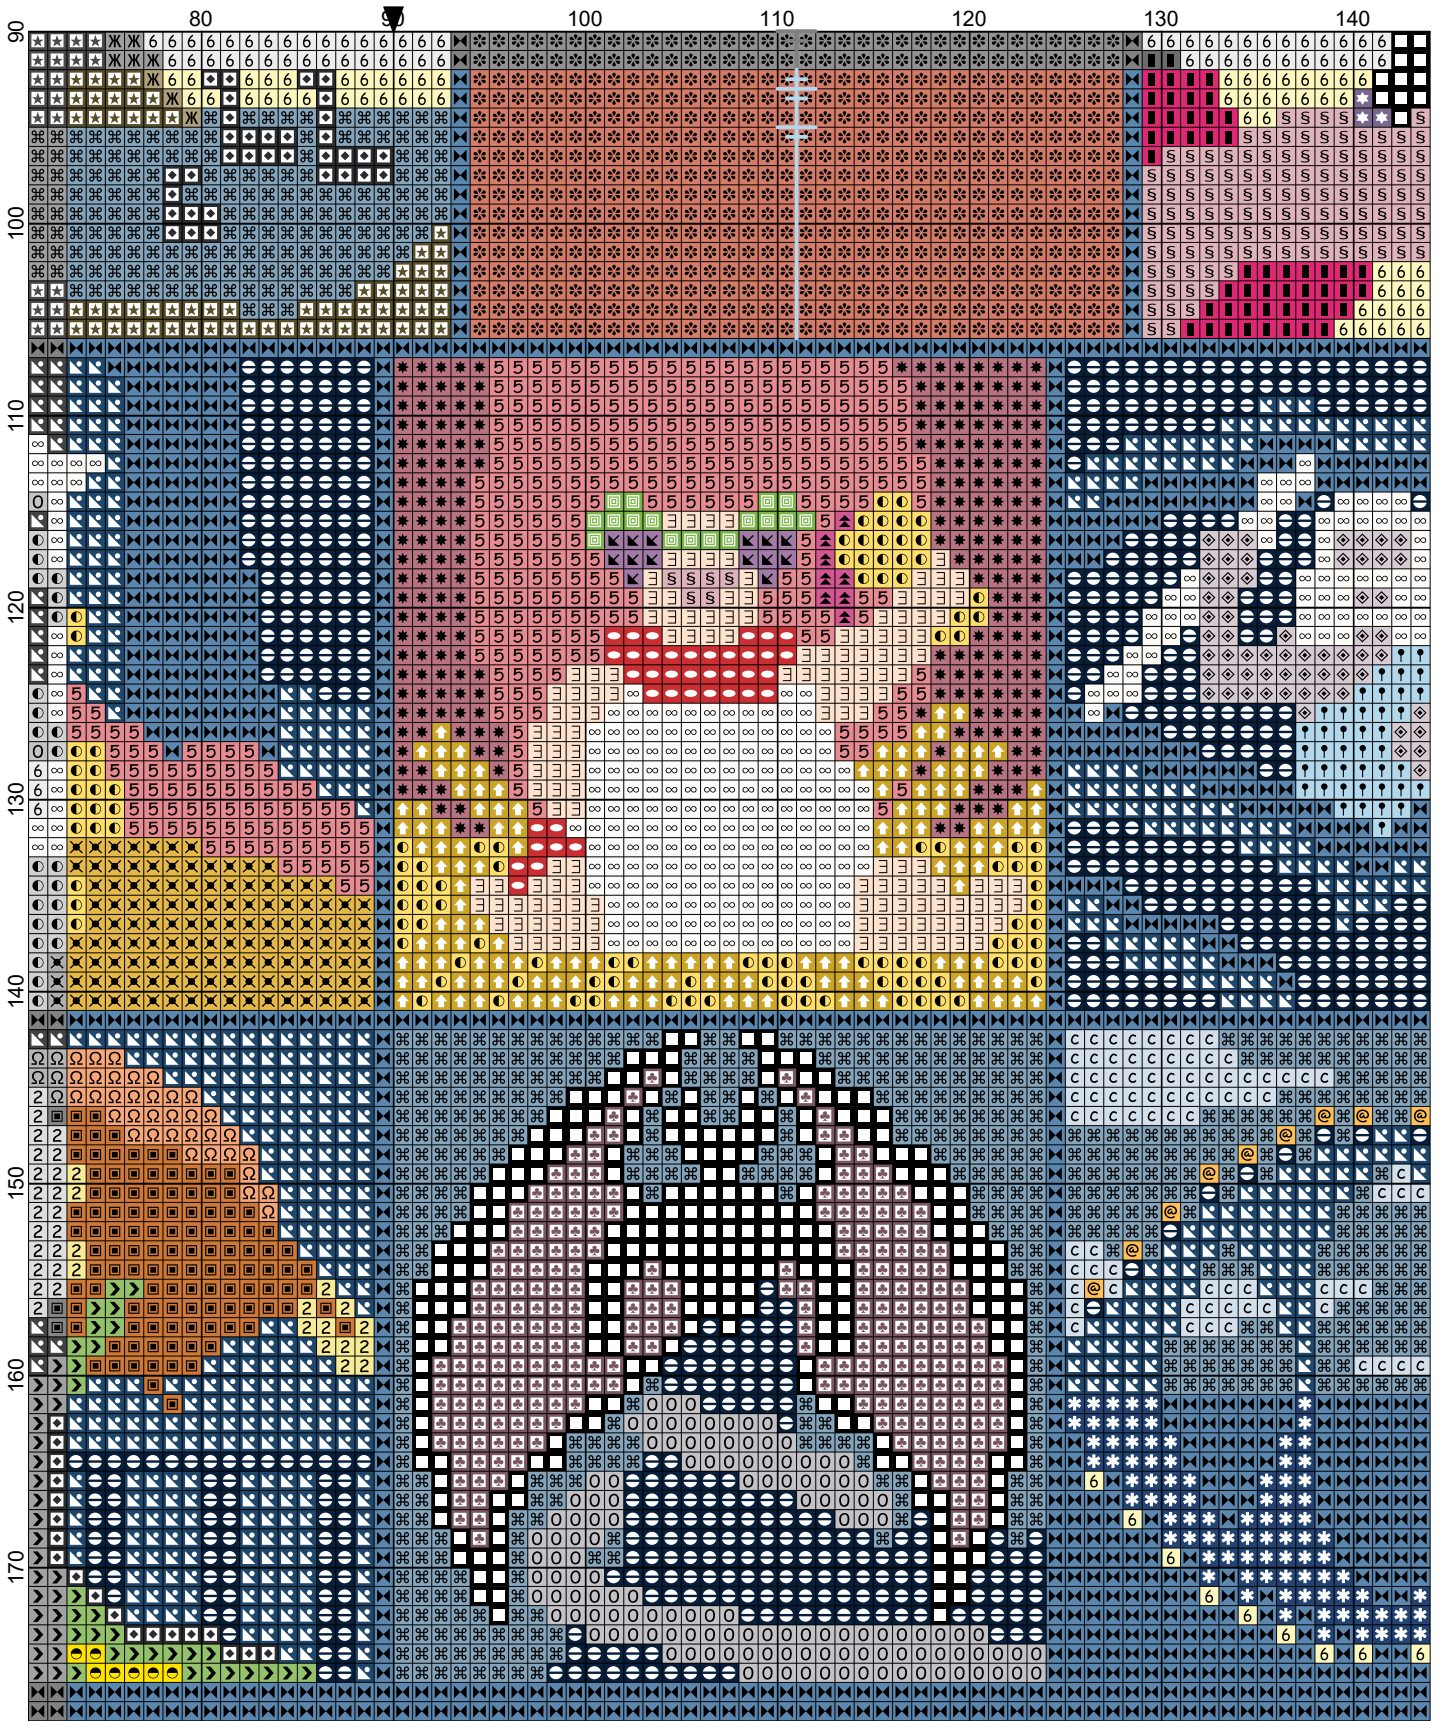

FANTASIA SAL

Complete Pattern

Designed by Story Stitches

www.story-stitches.com

Fantasia Full Pattern

Fantasia Full Pattern

Fantasia Full Pattern

Legend:

Backstitches:

- DMC-1
- DMC-310
- DMC-414
- DMC-742
- DMC-827

Fantasia Full Pattern

Fantasia Full Pattern

Fantasia Full Pattern

Author: Story Stitches
Copyright: 2022
Website: story-stitches.com
Grid Size: 180W x 178H
Design Area: 12.86" x 12.71" (180 x 178 stitches)

Backstitch Lines:

	DMC-1 white tin		DMC-742 tangerine - lt		DMC-3865 winter white
	DMC-310 black		DMC-827 blue - vy lt		
	DMC-414 steel gray - dk		DMC-932 antique blue - lt		

French Knots:

	DMC-743 yellow - md		DMC-973 canary - br
--	---------------------	--	---------------------