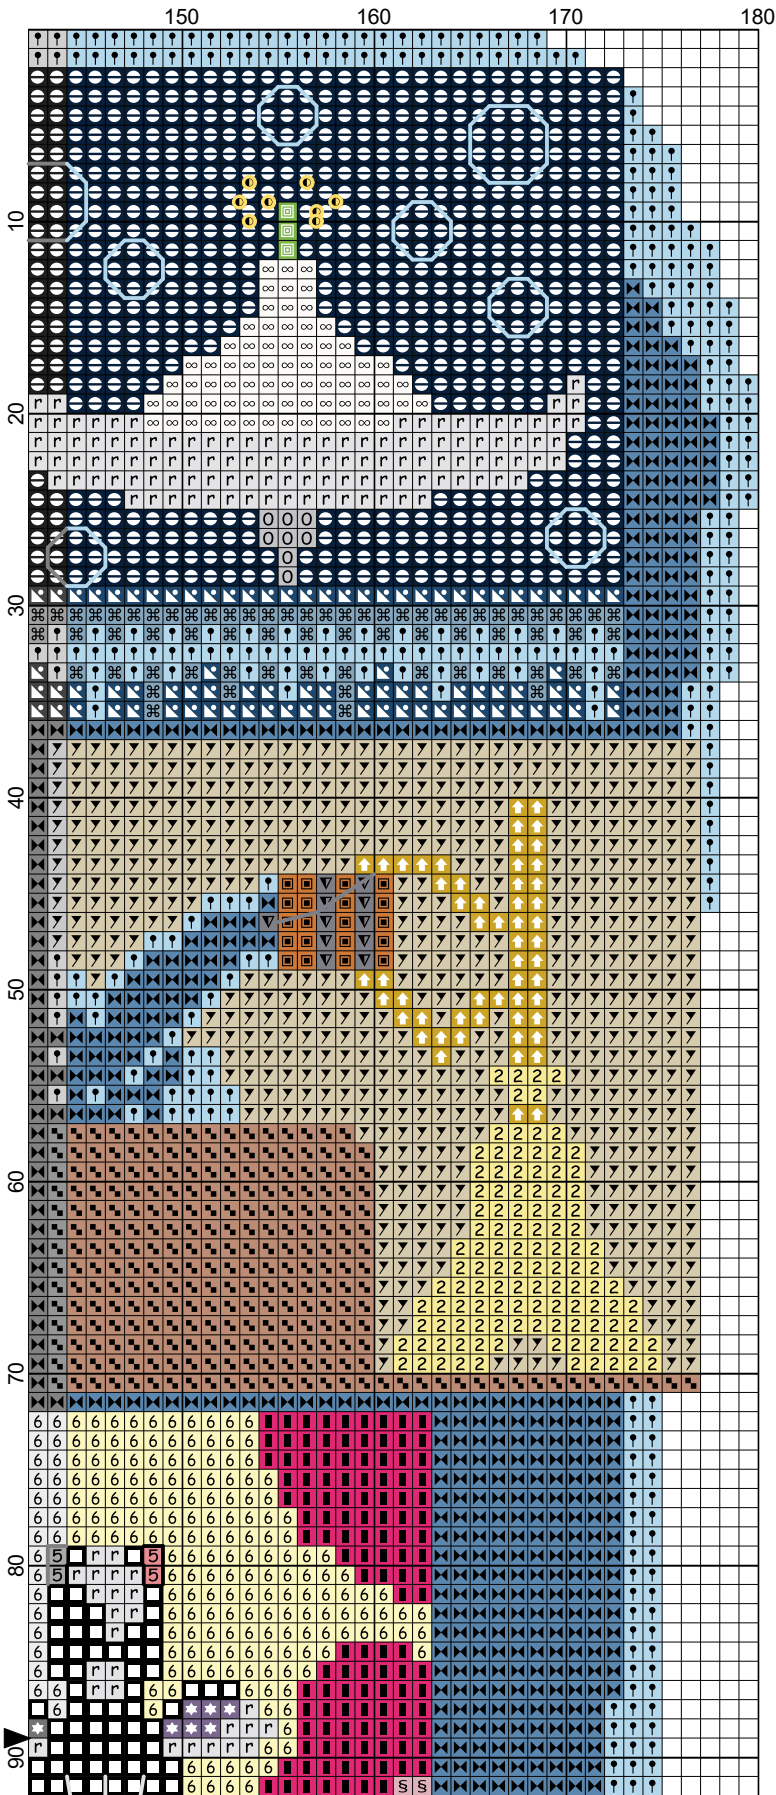

FANTASIA SAL

Complete Pattern

Designed by Story Stitches

www.story-stitches.com

Fantasia Full Pattern

Fantasia Full Pattern

Fantasia Full Pattern

Legend:

Backstitches:

- DMC-1
- DMC-310
- DMC-414
- DMC-742
- DMC-827

Fantasia Full Pattern

Fantasia Full Pattern

Fantasia Full Pattern

Author: Story Stitches
Copyright: 2022
Website: story-stitches.com
Grid Size: 180W x 178H
Design Area: 12.86" x 12.71" (180 x 178 stitches)

Backstitch Lines:

	DMC-1 white tin		DMC-742 tangerine - lt		DMC-3865 winter white
	DMC-310 black		DMC-827 blue - vy lt		
	DMC-414 steel gray - dk		DMC-932 antique blue - lt		

French Knots:

	DMC-743 yellow - md		DMC-973 canary - br
--	---------------------	--	---------------------

Fantasia Full Pattern

Fantasia Full Pattern

Fantasia Full Pattern

Legend:

- DMC-1
- DMC-29
- DMC-32
- DMC-209
- DMC-310
- DMC-316
- DMC-318
- DMC-341
- DMC-349
- DMC-351
- DMC-353
- DMC-356
- DMC-402
- DMC-407
- DMC-414
- DMC-415
- DMC-517
- DMC-601
- DMC-603
- DMC-605
- DMC-613
- DMC-680
- DMC-702
- DMC-703
- DMC-727
- DMC-728
- DMC-729
- DMC-741
- DMC-742
- DMC-743
- DMC-760
- DMC-778
- DMC-803
- DMC-823
- DMC-824
- DMC-826
- DMC-827
- DMC-831
- DMC-834
- DMC-932
- DMC-946
- DMC-947
- DMC-948
- DMC-967
- DMC-970
- DMC-973
- DMC-989
- DMC-3032
- DMC-3078
- DMC-3607
- DMC-3740
- DMC-3743
- DMC-3753
- DMC-3776
- DMC-3777
- DMC-3781
- DMC-3799
- DMC-3801
- DMC-3846
- DMC-3865