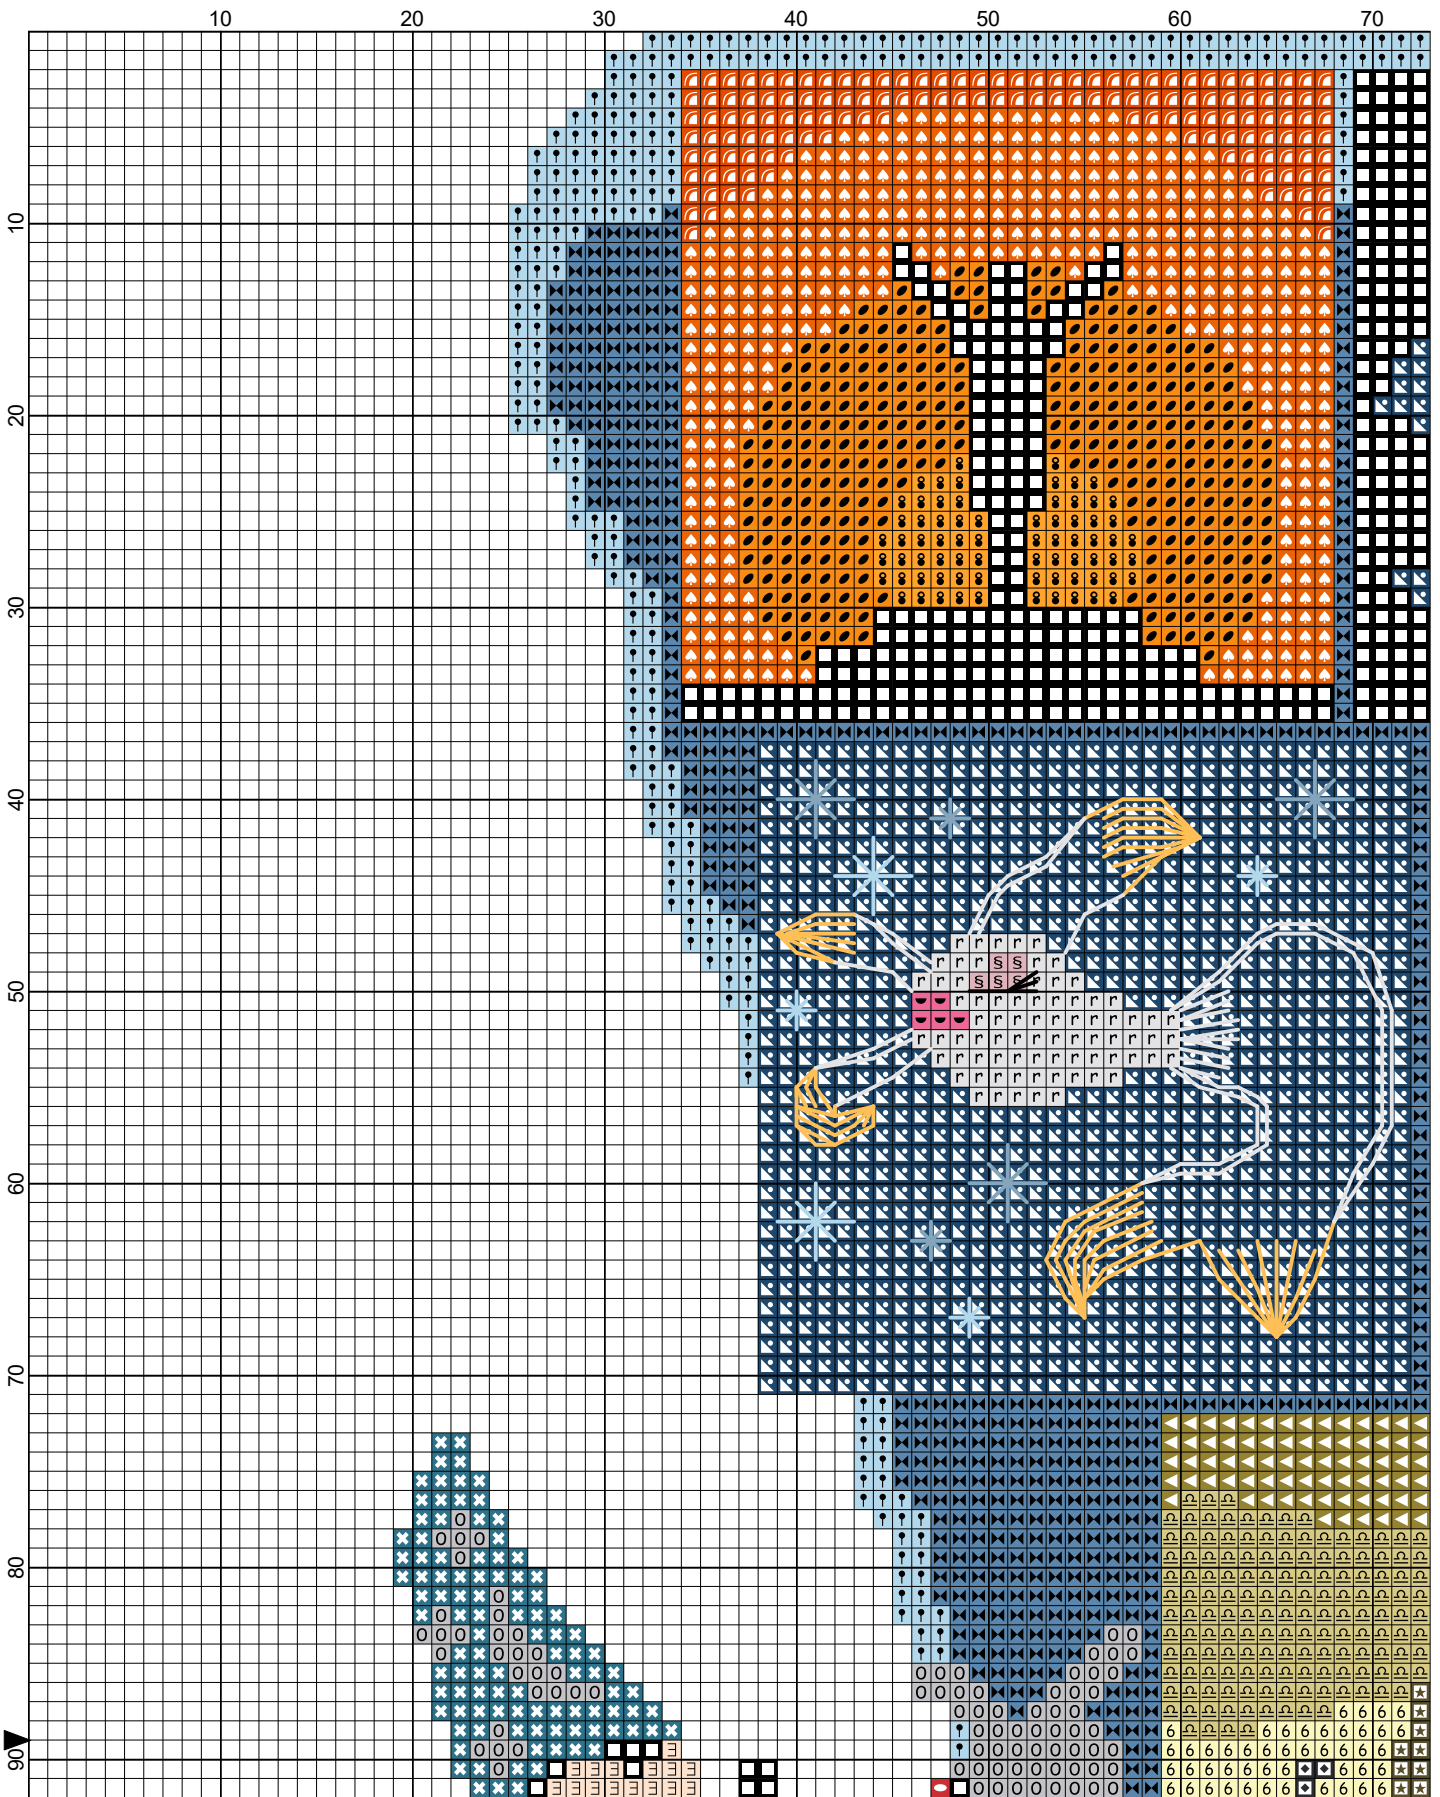

FANTASIA SAL

Complete Pattern

Designed by Story Stitches

www.story-stitches.com

Fantasia Full Pattern

Fantasia Full Pattern

Fantasia Full Pattern

Legend:

Backstitches:

- DMC-1
- DMC-310
- DMC-414
- DMC-742
- DMC-827

Fantasia Full Pattern

Fantasia Full Pattern

Fantasia Full Pattern

Author: Story Stitches
Copyright: 2022
Website: story-stitches.com
Grid Size: 180W x 178H
Design Area: 12.86" x 12.71" (180 x 178 stitches)

Backstitch Lines:

	DMC-1 white tin		DMC-742 tangerine - lt		DMC-3865 winter white
	DMC-310 black		DMC-827 blue - vy lt		
	DMC-414 steel gray - dk		DMC-932 antique blue - lt		

French Knots:

	DMC-743 yellow - md		DMC-973 canary - br
--	---------------------	--	---------------------

Fantasia Full Pattern

Fantasia Full Pattern

Fantasia Full Pattern

Legend:

- DMC-1
- DMC-29
- DMC-32
- DMC-209
- DMC-310
- DMC-316
- DMC-318
- DMC-341
- DMC-349
- DMC-351
- DMC-353
- DMC-356
- DMC-402
- DMC-407
- DMC-414
- DMC-415
- DMC-517
- DMC-601
- DMC-603
- DMC-605
- DMC-613
- DMC-680
- DMC-702
- DMC-703
- DMC-727
- DMC-728
- DMC-729
- DMC-741
- DMC-742
- DMC-743
- DMC-760
- DMC-778
- DMC-803
- DMC-823
- DMC-824
- DMC-826
- DMC-827
- DMC-831
- DMC-834
- DMC-932
- DMC-946
- DMC-947
- DMC-948
- DMC-967
- DMC-970
- DMC-973
- DMC-989
- DMC-3032
- DMC-3078
- DMC-3607
- DMC-3740
- DMC-3743
- DMC-3753
- DMC-3776
- DMC-3777
- DMC-3781
- DMC-3799
- DMC-3801
- DMC-3846
- DMC-3865