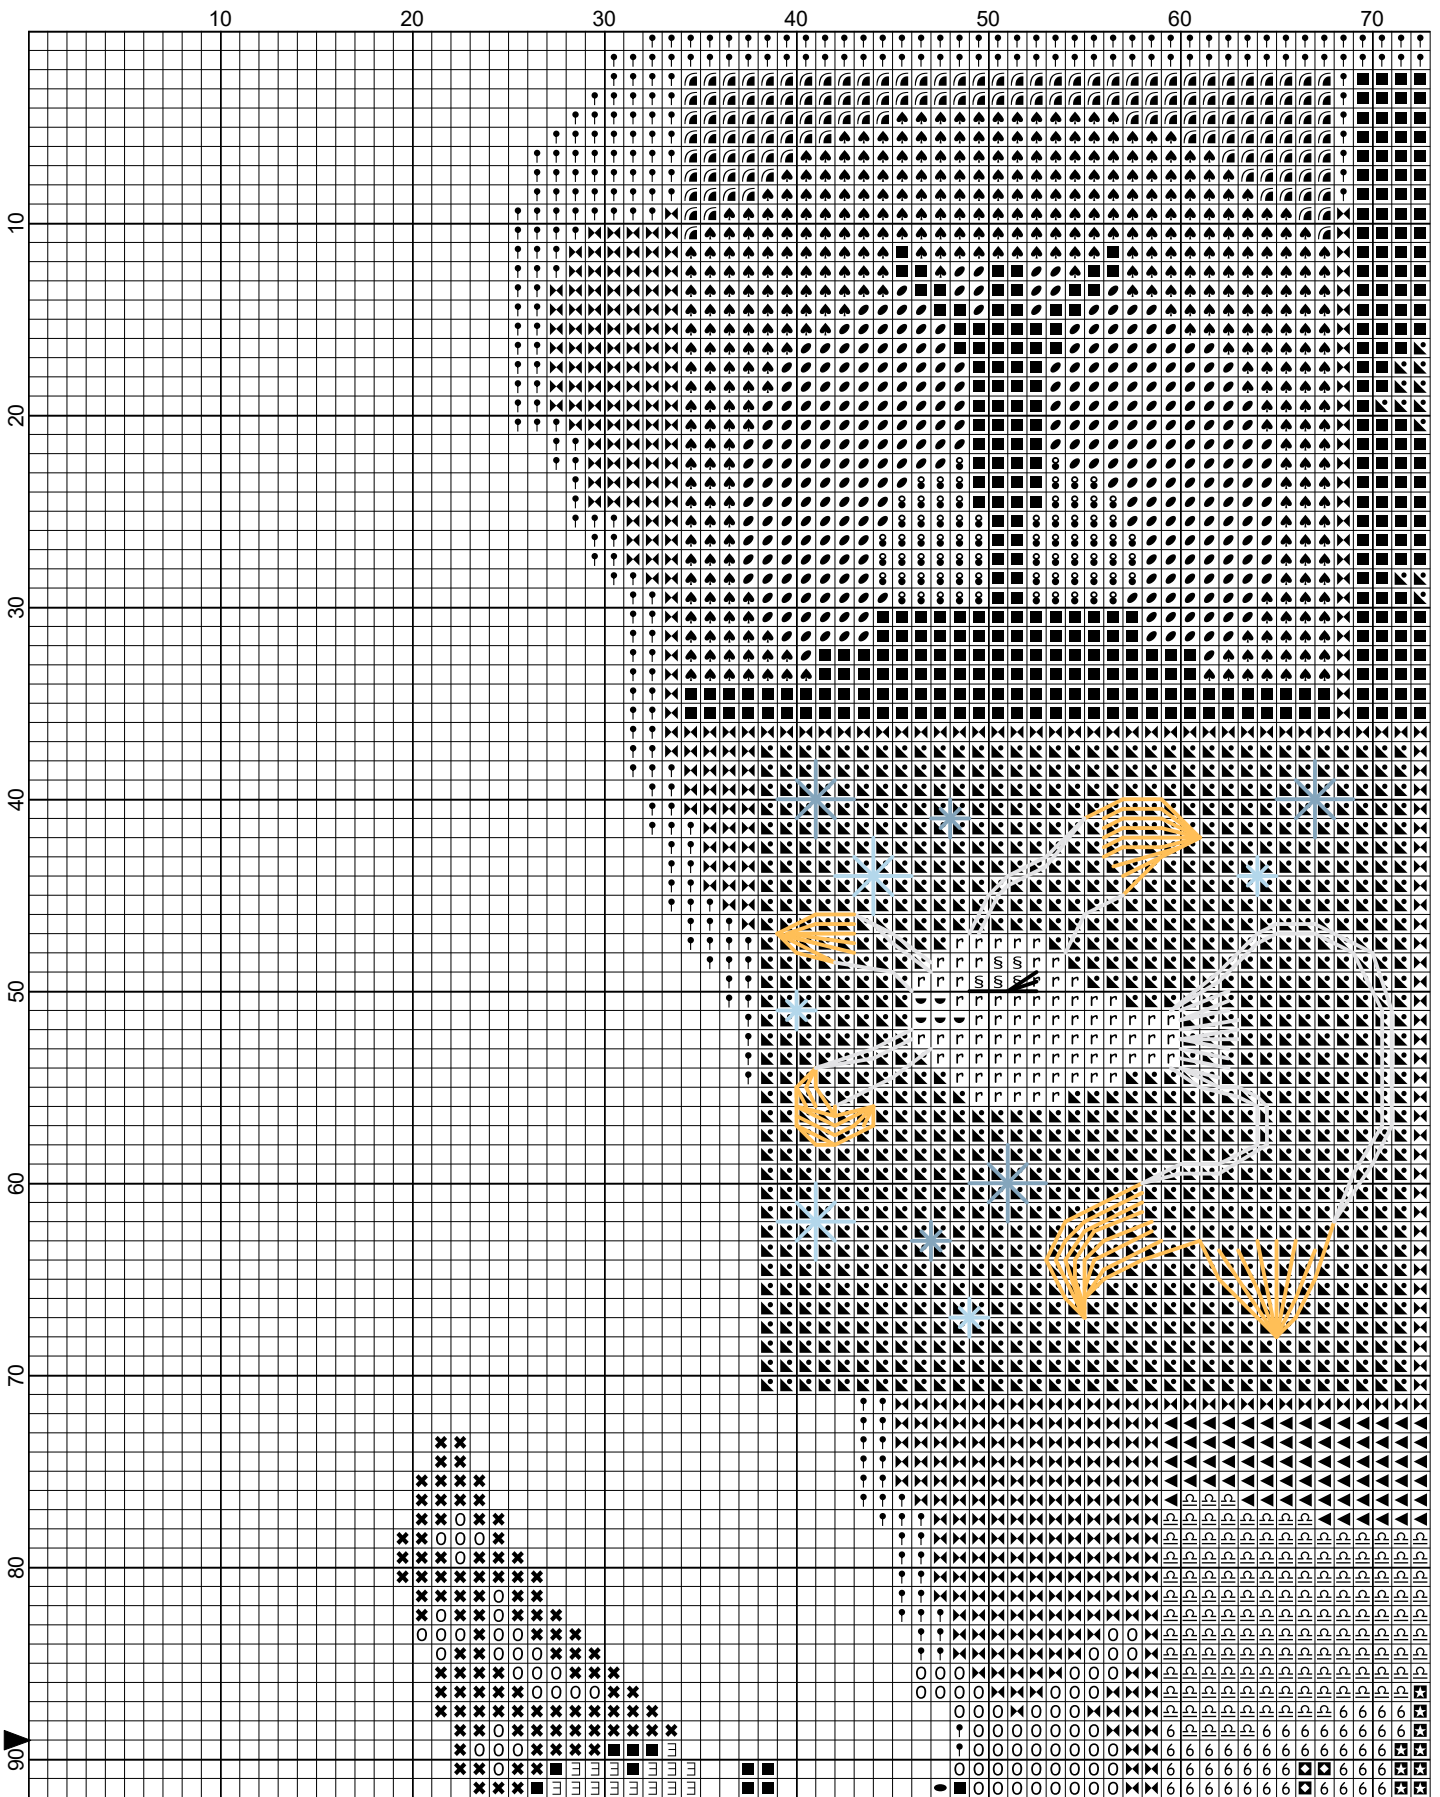

Fantasia Full Pattern