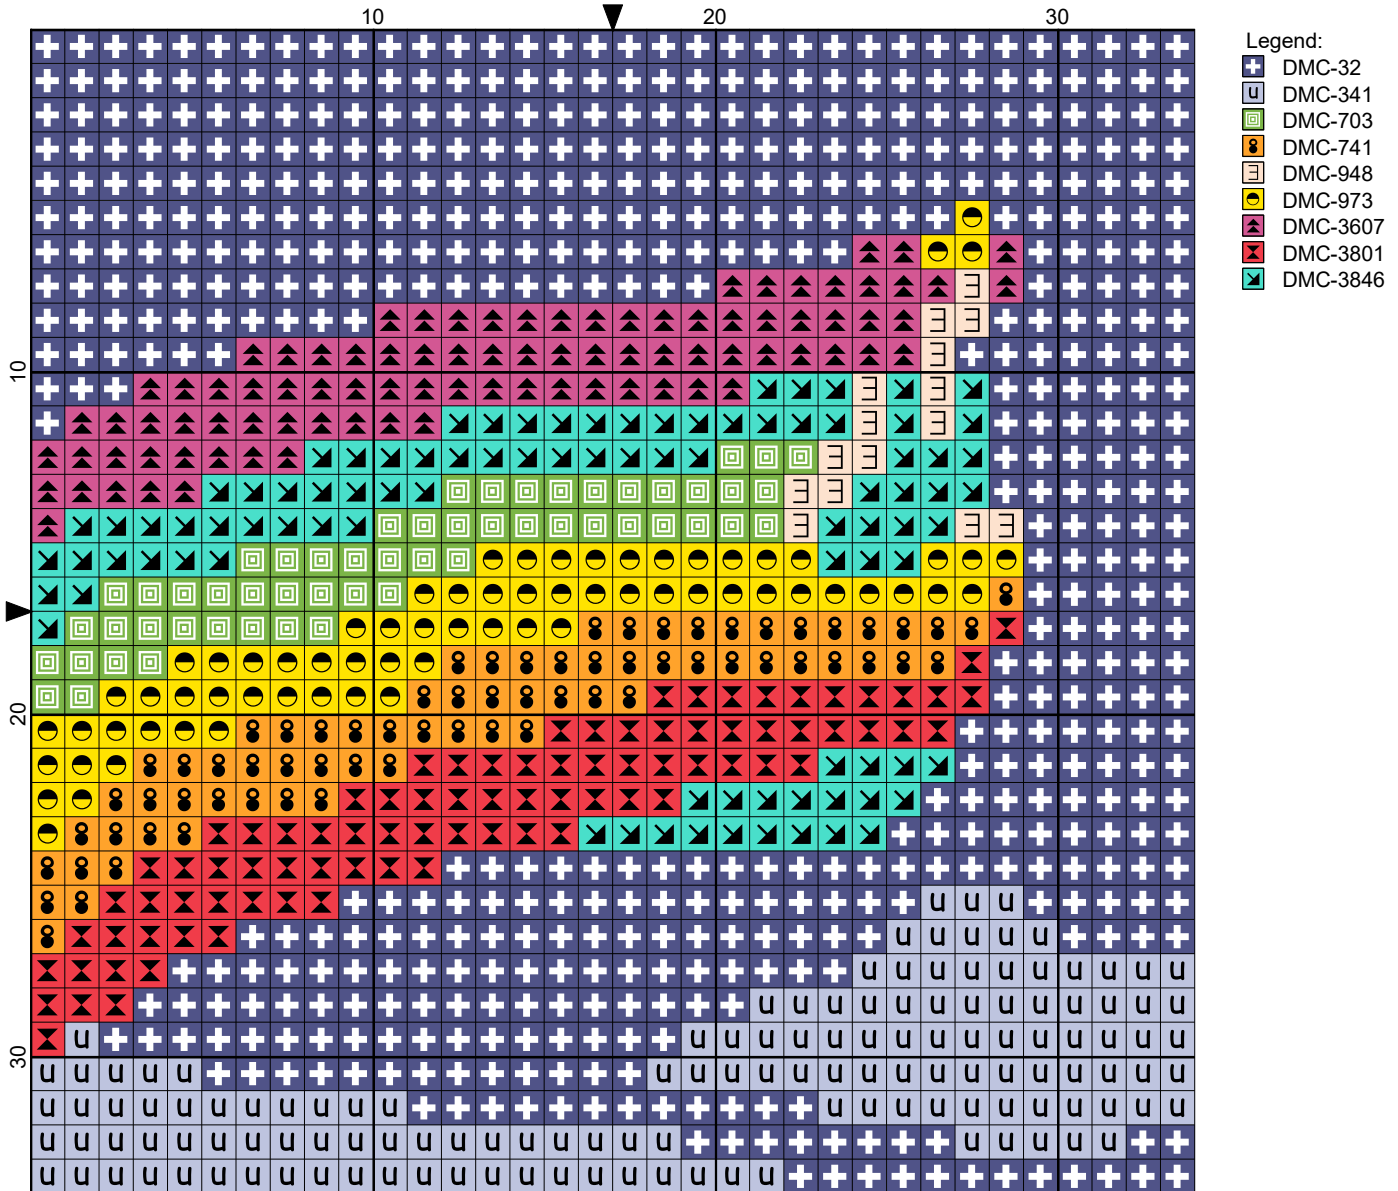

# FANTASIA SAL

---

Week 15

Shepherd's Song

from *The Pastoral Symphony*

by Ludwig van Beethoven

Designed and hosted by Story Stitches

[www.story-stitches.com](http://www.story-stitches.com)

# Shepherd's Song

**Fantasia fun fact:** Several Greek mythological characters are portrayed in "Shepherd's Song." You see: Iris, the personification of the rainbow and messenger to the gods; Dionysus, the Greek god of wine and pleasure; Apollo, who pulls the sun across the sky with his chariot; Nyx (some sources suggest this could be Morpheus), the personification of the night; and Diana, the goddess of the hunt.

# Shepherd's Song

Legend:

-  DMC-32
-  DMC-341
-  DMC-703
-  DMC-741
-  DMC-948
-  DMC-973
-  DMC-3607
-  DMC-3801
-  DMC-3846

This SAL is completely free.  
However, if you would like to show  
your appreciation you can buy me  
a coffee at  
<https://ko-fi.com/storystitches>