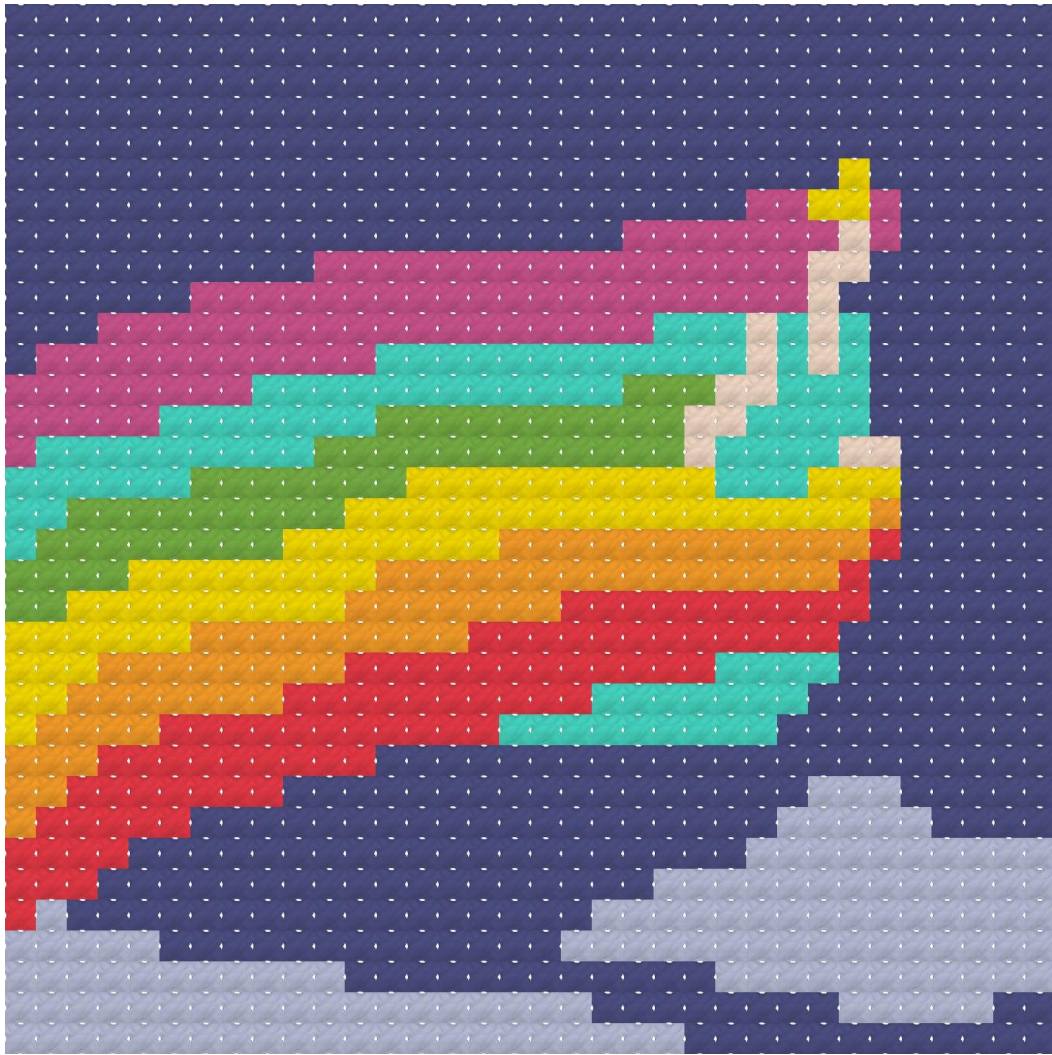

# FANTASIA SAL

---

Week 15

Shepherd's Song

from *The Pastoral Symphony*

by Ludwig van Beethoven

Designed and hosted by Story Stitches

[www.story-stitches.com](http://www.story-stitches.com)

# Shepherd's Song

**Fantasia fun fact:** Several Greek mythological characters are portrayed in "Shepherd's Song." You see: Iris, the personification of the rainbow and messenger to the gods; Dionysus, the Greek god of wine and pleasure; Apollo, who pulls the sun across the sky with his chariot; Nyx (some sources suggest this could be Morpheus), the personification of the night; and Diana, the goddess of the hunt.

# Shepherd's Song

Legend:

-  DMC-32
-  DMC-341
-  DMC-703
-  DMC-741
-  DMC-948
-  DMC-973
-  DMC-3607
-  DMC-3801
-  DMC-3846

This SAL is completely free.  
However, if you would like to show  
your appreciation you can buy me  
a coffee at  
<https://ko-fi.com/storystitches>